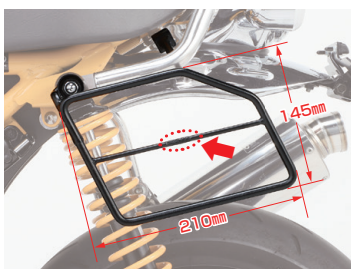

Size of side bag support.

"KITACO"
logo is engraved.