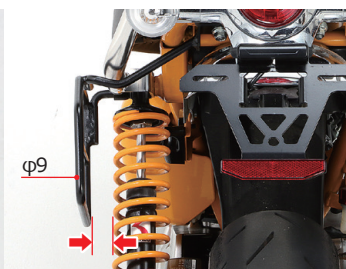

NOTES		
<ul style="list-style-type: none"> <li>● K-TOUR ● BOLT-ON ● OPTIONAL PARTS ※1,2 FOR REAR CARRIER, GRAB BAR (Refer to the following)</li> <li>● STEEL WITH BLACK ● INSTALLING BOLT, NUT, COLOR, WASHER INCL.</li> </ul>		

CODE	PRICE	JAN CODE
80-655-13001	¥ 7,200	4 990852 114825

- ※ 1, Rear carrier or grab bar is required. (Refer to the following)
- ※ 2, Use rear carrier and grab bar to secure side bag and other accessories.
- ※ KITACO rear shock absorber, KIATCO × GEARS shock absorber usable. (Refer to the following)

Size of side bag support.

"KITACO"  
logo is engraved.

Approximately 24mm of clearance between the side bag support and the rear shock absorber.

OPPTIONAL PARTS

**REAR CARRIER**

● STEEL WITH BLACK  
CODE : 80-539-13002  
PRICE : ¥ 20,000  
JAN CODE : 4990852118434